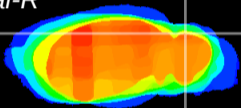

Coronal

Sagittal-R

Sagittal-L

ViBrism: CX14535
Horizontal

Cb lobe