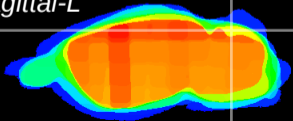

Coronal

Sagittal-R

Sagittal-L

ViBrism: CX14535
Horizontal

Cb lobe