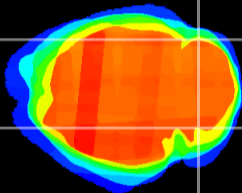

Coronal

Sagittal-R

Sagittal-L

ViBrism: CX14535
Horizontal

Cb lobe