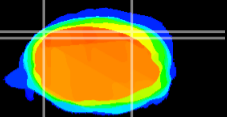

Coronal

Sagittal-R

Sagittal-L

ViBrism: CX14535
Horizontal

Cb lobe