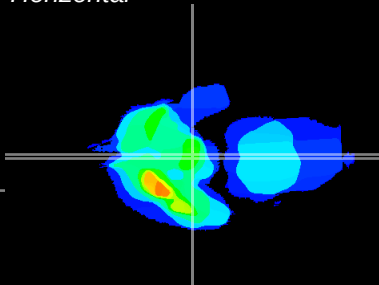

Coronal

Sagittal-R

Sagittal-L

ViBrism: CX14535
Horizontal

ME