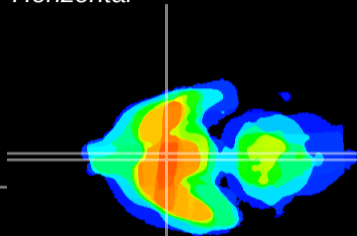

Coronal

Sagittal-R

Sagittal-L

ViBrism: CX14535
Horizontal

SCN