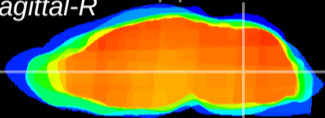

Coronal

Sagittal-R

Sagittal-L

ViBrism: CX14536
Horizontal

MVe