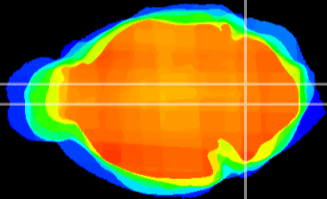

Coronal

Sagittal-R

Sagittal-L

ViBrism: CX14536
Horizontal

MVe