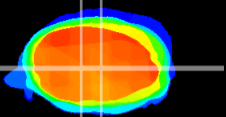

Coronal

Sagittal-R

Sagittal-L

ViBrism: CX14536
Horizontal

MVe