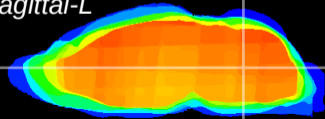

Coronal

Sagittal-R

Sagittal-L

ViBrism: CX14536
Horizontal

MVe