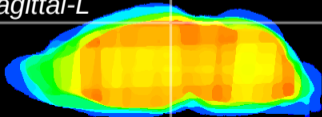

Coronal

Sagittal-R

Sagittal-L

ViBrism: CX14538  
Horizontal

RS