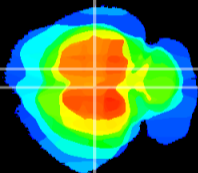

Coronal

Sagittal-R

Sagittal-L

ViBrism: CX14538  
Horizontal

RS