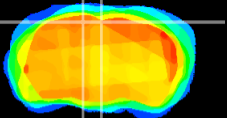

Coronal

Sagittal-R

Sagittal-L

ViBrism: CX14538  
Horizontal

RS