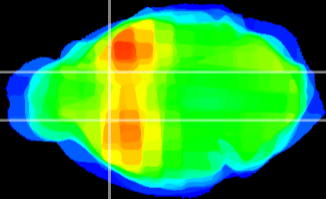

Coronal

Sagittal-R

Sagittal-L

ViBriSM: CX14543
Horizontal

CPU medial