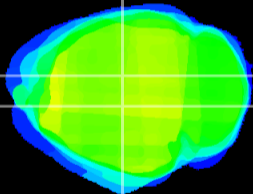

Coronal

Sagittal-R

Sagittal-L

ViBrism: CX14545
Horizontal

DG