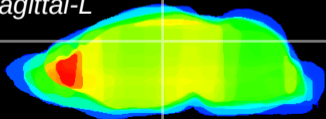

Coronal

Sagittal-R

Sagittal-L

ViBrism: CX14545
Horizontal

DG