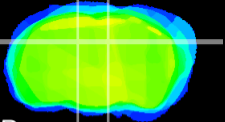

Coronal

Sagittal-R

Sagittal-L

ViBrism: CX14545
Horizontal

DG