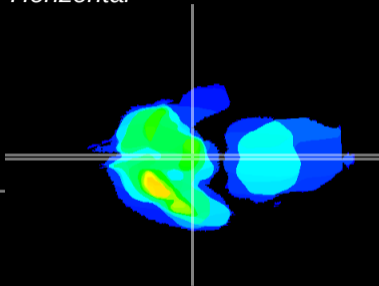

Coronal

Sagittal-R

Sagittal-L

ViBrism: CX14546
Horizontal

ME