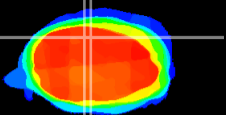

Coronal

Sagittal-R

Sagittal-L

ViBrism: CX14547
Horizontal

Cb vermis