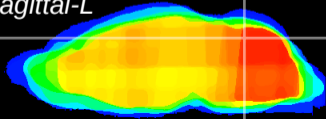

Coronal

Sagittal-R

Sagittal-L

ViBrism: CX14547
Horizontal

Cb vermis