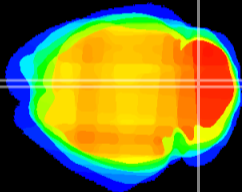

Coronal

Sagittal-R

Sagittal-L

ViBrism: CX14547
Horizontal

Cb vermis