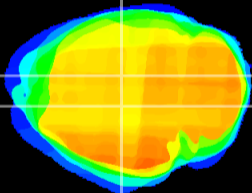

Coronal

Sagittal-R

Sagittal-L

ViBrism: CX14550
Horizontal

DG