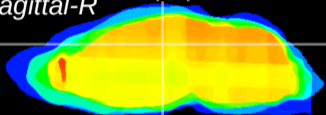

Coronal

Sagittal-R

Sagittal-L

ViBrism: CX14550
Horizontal

DG