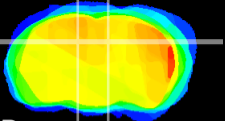

Coronal

Sagittal-R

Sagittal-L

ViBrism: CX14550
Horizontal

DG