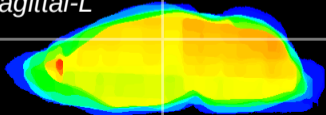

Coronal

Sagittal-R

Sagittal-L

ViBrism: CX14550
Horizontal

DG