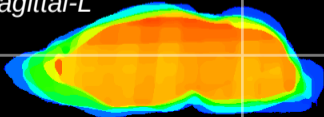

Coronal

Sagittal-R

Sagittal-L

ViBrism: CX14554
Horizontal

Cb nucleus