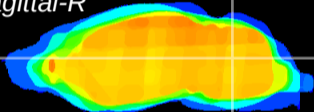

Coronal

Sagittal-R

Sagittal-L

ViBrism: CX14554
Horizontal

Cb nucleus