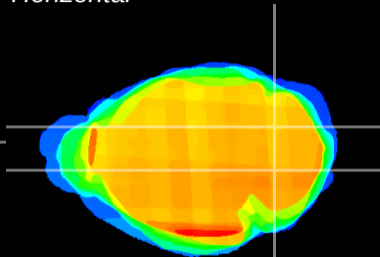

Coronal

Sagittal-R

Sagittal-L

ViBrism: CX14554
Horizontal

Cb nucleus