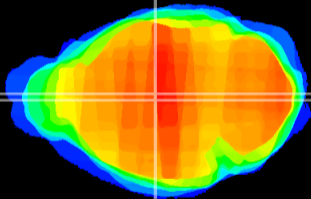

Coronal

Sagittal-R

Sagittal-L

ViBrism: CX14556
Horizontal

MD