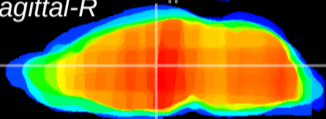

Coronal

Sagittal-R

Sagittal-L

ViBrism: CX14556
Horizontal

MD