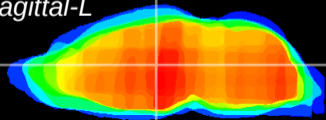

Coronal

Sagittal-R

Sagittal-L

ViBrism: CX14556
Horizontal

MD