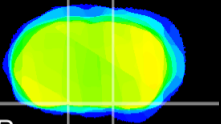

Coronal

Sagittal-R

Sagittal-L

ViBrism: CX14559
Horizontal

S0