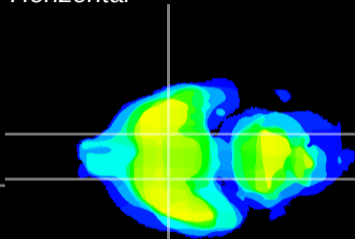

Coronal

Sagittal-R

Sagittal-L

ViBrism: CX14559
Horizontal

S0