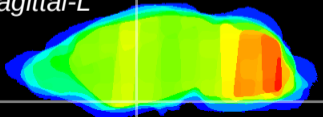

Coronal

Sagittal-R

Sagittal-L

ViBrism: CX14559
Horizontal

S0