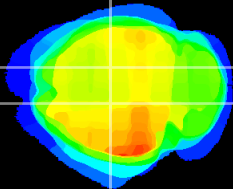

Coronal

Sagittal-R

Sagittal-L

ViBrism: CX14560
Horizontal

CA1