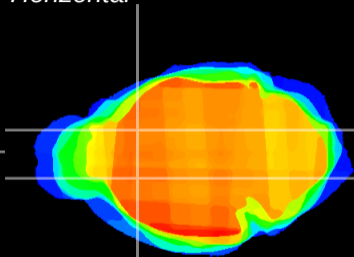

Coronal

Sagittal-R

Sagittal-L

ViBrism: CX14562
Horizontal

CPU medial