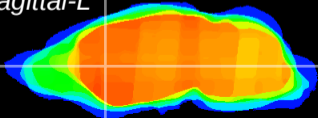

Coronal

Sagittal-R

Sagittal-L

ViBrism: CX14562
Horizontal

CPU medial