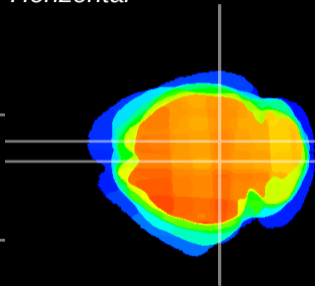

Coronal

Sagittal-R

Sagittal-L

ViBrism: CX14562
Horizontal

SC