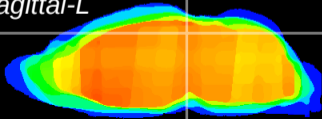

Coronal

Sagittal-R

Sagittal-L

ViBrism: CX14562
Horizontal

SC