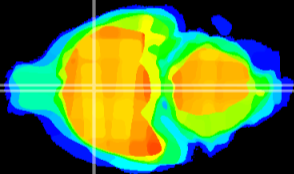

Coronal

Sagittal-R

Sagittal-L

ViBrism: CX14566
Horizontal

MPA