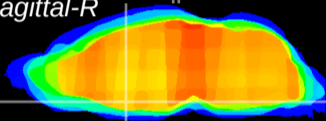

Coronal

Sagittal-R

Sagittal-L

ViBrism: CX14566
Horizontal

MPA