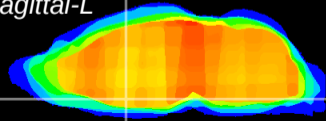

Coronal

Sagittal-R

Sagittal-L

ViBrism: CX14566
Horizontal

MPA