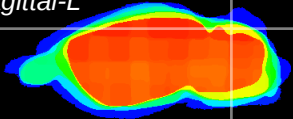

Coronal

Sagittal-R

Sagittal-L

ViBrism: CX14567
Horizontal

Cb lobe