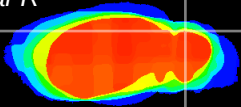

Coronal

Sagittal-R

Sagittal-L

ViBrism: CX14567
Horizontal

Cb lobe