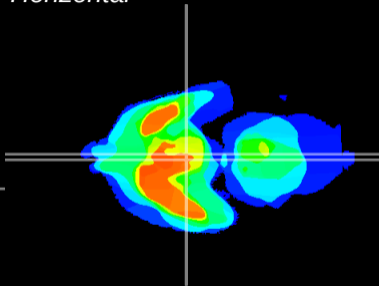

Coronal

Sagittal-R

Sagittal-L

ViBrism: CX14570
Horizontal

Arc