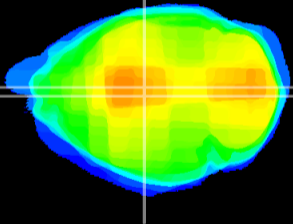

Coronal

Sagittal-R

Sagittal-L

ViBrism: CX14571
Horizontal

Hb