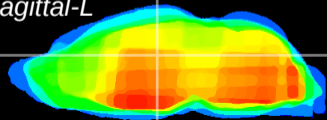

Coronal

Sagittal-R

Sagittal-L

ViBrism: CX14571
Horizontal

Hb