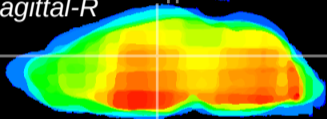

Coronal

Sagittal-R

Sagittal-L

ViBrism: CX14571
Horizontal

Hb