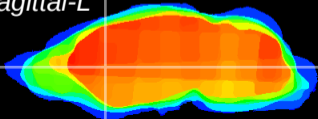

Coronal

Sagittal-R

Sagittal-L

ViBrism: CX14573  
Horizontal

CPU medial