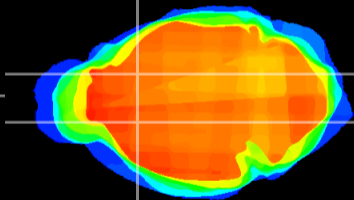

Coronal

Sagittal-R

Sagittal-L

ViBrism: CX14573  
Horizontal

CPU medial