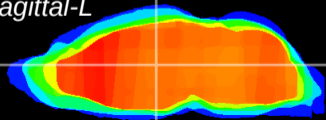

Coronal

Sagittal-R

Sagittal-L

ViBrism: CX14580
Horizontal

MD