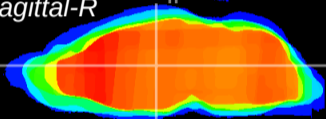

Coronal

Sagittal-R

Sagittal-L

ViBrism: CX14580
Horizontal

MD