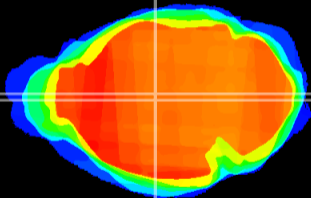

Coronal

Sagittal-R

Sagittal-L

ViBrism: CX14580
Horizontal

MD