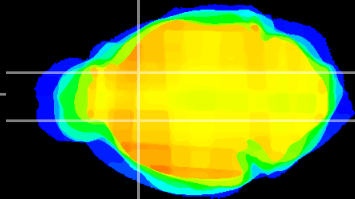

Coronal

Sagittal-R

Sagittal-L

ViBrism: CX14584
Horizontal

CPu medial