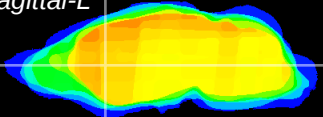

Coronal

Sagittal-R

Sagittal-L

ViBrism: CX14584
Horizontal

CPu medial