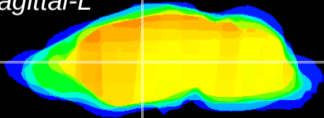

Coronal

Sagittal-R

Sagittal-L

ViBriSM: CX14584
Horizontal

VA/VL