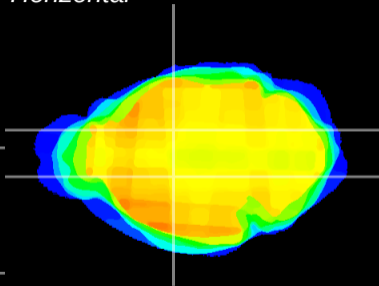

Coronal

Sagittal-R

Sagittal-L

ViBriSM: CX14584
Horizontal

VA/VL