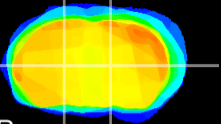

Coronal

Sagittal-R

Sagittal-L

ViBriSM: CX14584
Horizontal

VA/VL