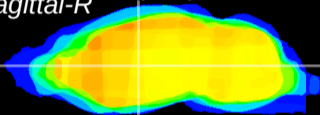

Coronal

Sagittal-R

Sagittal-L

ViBriSM: CX14584
Horizontal

VA/VL