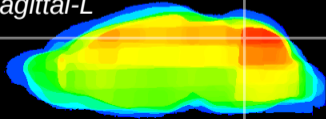

Coronal

Sagittal-R

Sagittal-L

ViBrism: CX14585
Horizontal

Cb vermis