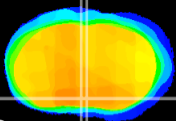

Coronal

Sagittal-R

Sagittal-L

ViBrism: CX14587
Horizontal

MPA