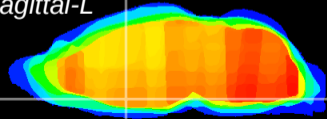

Coronal

Sagittal-R

Sagittal-L

ViBrism: CX14587
Horizontal

MPA