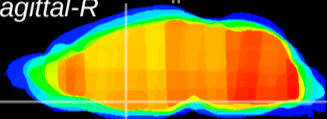

Coronal

Sagittal-R

Sagittal-L

ViBrism: CX14587
Horizontal

MPA