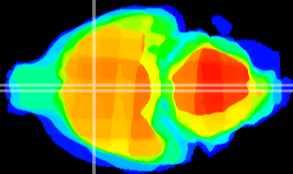

Coronal

Sagittal-R

Sagittal-L

ViBrism: CX14587
Horizontal

MPA