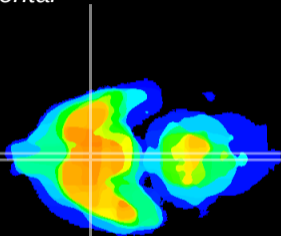

Coronal

Sagittal-R

Sagittal-L

ViBrism: CX14587  
Horizontal

SCN