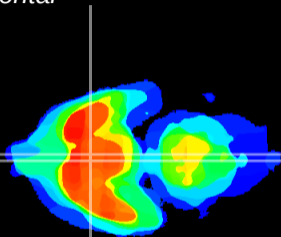

Coronal

Sagittal-R

Sagittal-L

ViBriSM: CX14588
Horizontal

SCN