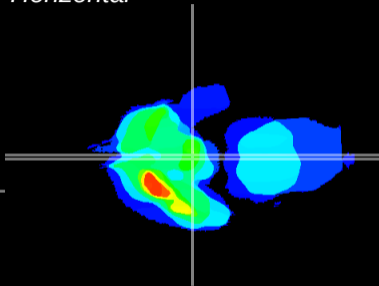

Coronal

Sagittal-R

Sagittal-L

ViBrism: CX14590
Horizontal

ME