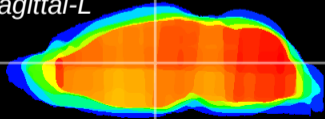

Coronal

Sagittal-R

Sagittal-L

ViBrism: CX14599
Horizontal

MD