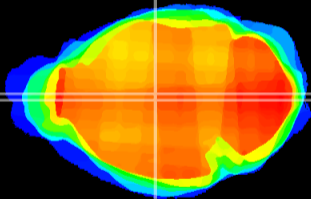

Coronal

Sagittal-R

Sagittal-L

ViBrism: CX14599
Horizontal

MD