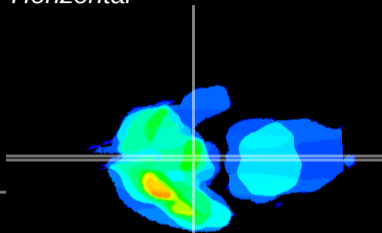

Coronal

Sagittal-R

Sagittal-L

ViBrism: CX14602
Horizontal

ME