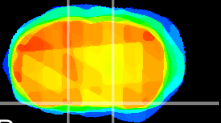

Coronal

Sagittal-R

Sagittal-L

ViBrism: CX14604
Horizontal

S0