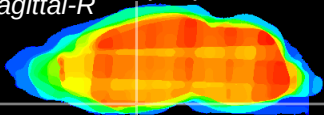

Coronal

Sagittal-R

Sagittal-L

ViBrism: CX14604
Horizontal

S0