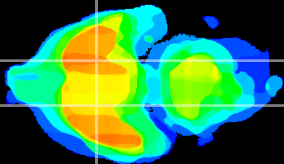

Coronal

Sagittal-R

Sagittal-L

ViBrism: CX14604
Horizontal

S0