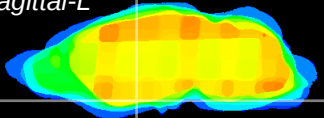

Coronal

Sagittal-R

Sagittal-L

ViBrism: CX14604
Horizontal

S0