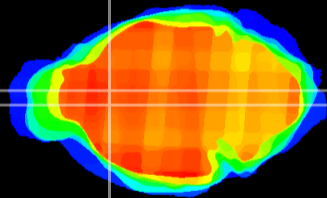

Coronal

Sagittal-R

Sagittal-L

ViBrism: CX14606
Horizontal

LS