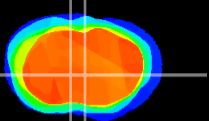

Coronal

Sagittal-R

Sagittal-L

ViBrism: CX14606
Horizontal

LS