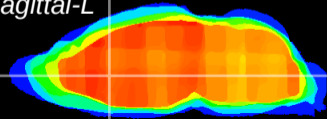

Coronal

Sagittal-R

Sagittal-L

ViBrism: CX14606
Horizontal

LS