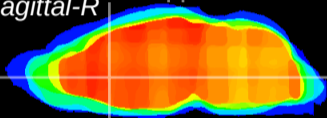

Coronal

Sagittal-R

Sagittal-L

ViBrism: CX14606
Horizontal

LS