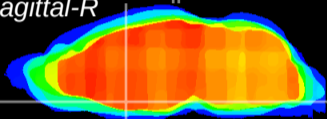

Coronal

Sagittal-R

Sagittal-L

ViBrism: CX14606
Horizontal

MPA