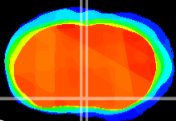

Coronal

Sagittal-R

Sagittal-L

ViBrism: CX14606
Horizontal

MPA