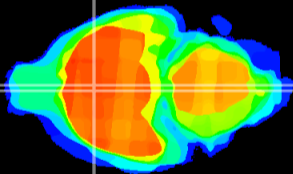

Coronal

Sagittal-R

Sagittal-L

ViBrism: CX14606
Horizontal

MPA