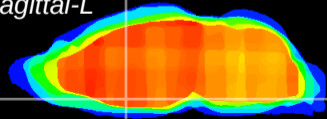

Coronal

Sagittal-R

Sagittal-L

ViBrism: CX14606
Horizontal

MPA