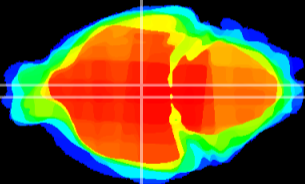

Coronal

Sagittal-R

Sagittal-L

ViBrism: CX14609
Horizontal

DM