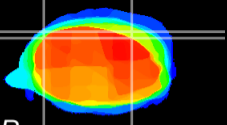

Coronal

Sagittal-R

Sagittal-L

ViBrism: CX14611
Horizontal

Cb lobe