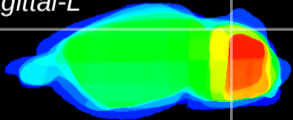

Coronal

Sagittal-R

Sagittal-L

ViBrism: CX14611
Horizontal

Cb lobe