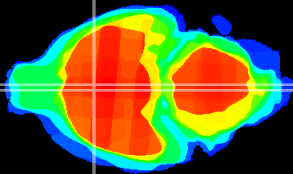

Coronal

Sagittal-R

Sagittal-L

ViBrism: CX14613
Horizontal

MPA