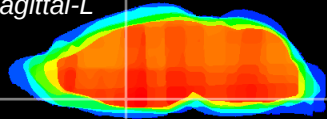

Coronal

Sagittal-R

Sagittal-L

ViBrism: CX14613
Horizontal

MPA