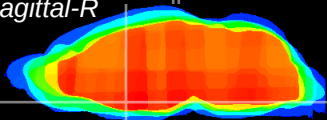

Coronal

Sagittal-R

Sagittal-L

ViBrism: CX14613
Horizontal

MPA