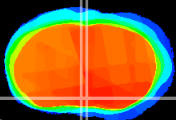

Coronal

Sagittal-R

Sagittal-L

ViBrism: CX14613
Horizontal

MPA