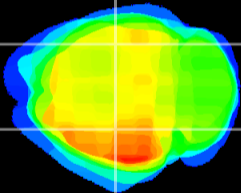

Coronal

Sagittal-R

Sagittal-L

ViBrism: CX14615
Horizontal

CA2/CA3