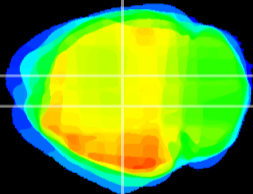

Coronal

Sagittal-R

Sagittal-L

ViBrism: CX14615
Horizontal

DG