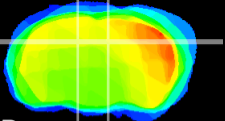

Coronal

Sagittal-R

Sagittal-L

ViBrism: CX14615
Horizontal

DG