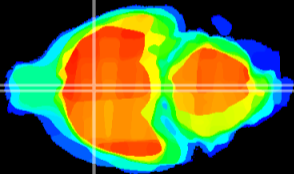

Coronal

Sagittal-R

Sagittal-L

ViBrism: CX14616
Horizontal

MPA