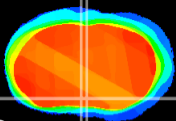

Coronal

Sagittal-R

Sagittal-L

ViBrism: CX14616
Horizontal

MPA