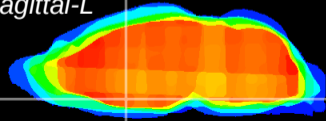

Coronal

Sagittal-R

Sagittal-L

ViBrism: CX14616
Horizontal

MPA