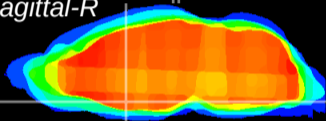

Coronal

Sagittal-R

Sagittal-L

ViBrism: CX14616
Horizontal

MPA