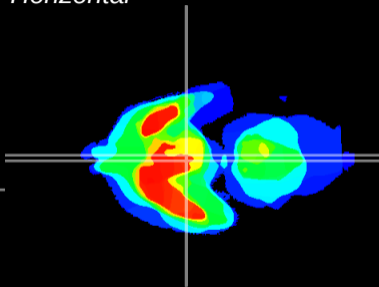

Coronal

Sagittal-R

Sagittal-L

ViBrism: CX14626
Horizontal

Arc