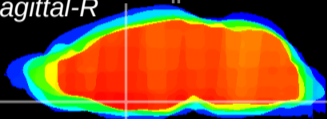

Coronal

Sagittal-R

Sagittal-L

ViBrism: CX14626
Horizontal

MPA