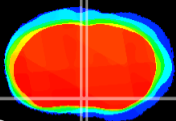

Coronal

Sagittal-R

Sagittal-L

ViBrism: CX14626
Horizontal

MPA