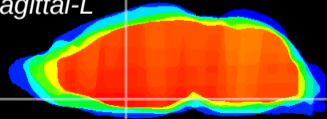

Coronal

Sagittal-R

Sagittal-L

ViBrism: CX14626
Horizontal

MPA