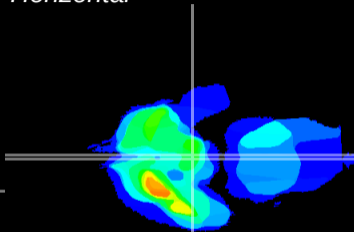

Coronal

Sagittal-R

Sagittal-L

ViBrism: CX14641
Horizontal

ME