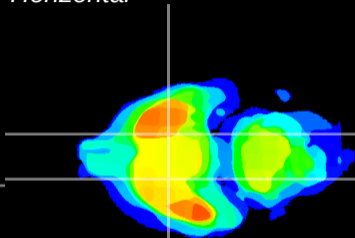

Coronal

Sagittal-R

Sagittal-L

ViBrism: CX14641
Horizontal

S0