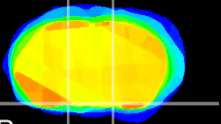

Coronal

Sagittal-R

Sagittal-L

ViBrism: CX14641
Horizontal

S0