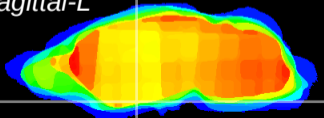

Coronal

Sagittal-R

Sagittal-L

ViBrism: CX14641
Horizontal

S0