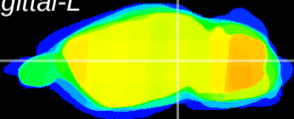

Coronal

Sagittal-R

Sagittal-L

ViBrism: CX14642
Horizontal

MG