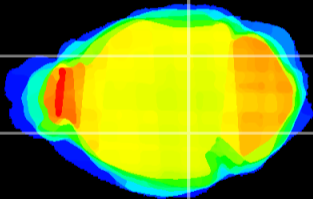

Coronal

Sagittal-R

Sagittal-L

ViBrism: CX14642
Horizontal

MG