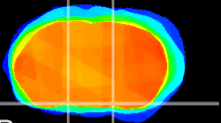

Coronal

Sagittal-R

Sagittal-L

ViBrism: CX14645
Horizontal

S0