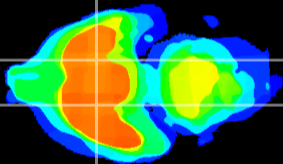

Coronal

Sagittal-R

Sagittal-L

ViBrism: CX14645
Horizontal

S0