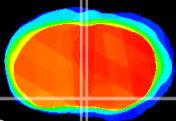

Coronal

Sagittal-R

Sagittal-L

ViBrism: CX14647
Horizontal

MPA