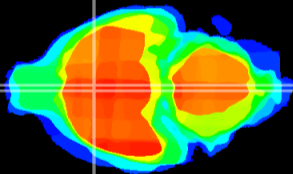

Coronal

Sagittal-R

Sagittal-L

ViBrism: CX14647
Horizontal

MPA