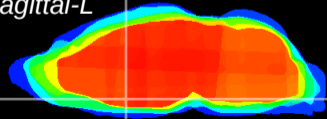

Coronal

Sagittal-R

Sagittal-L

ViBrism: CX14647
Horizontal

MPA