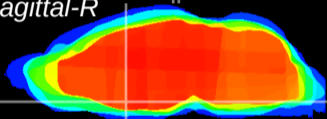

Coronal

Sagittal-R

Sagittal-L

ViBrism: CX14647
Horizontal

MPA