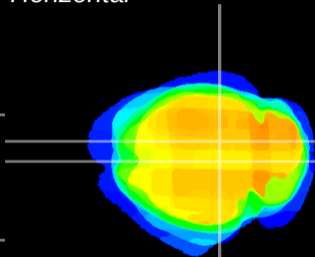

Coronal

Sagittal-R

Sagittal-L

ViBrism: CX14648
Horizontal

SC