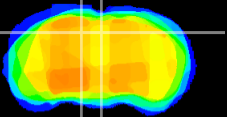

Coronal

Sagittal-R

Sagittal-L

ViBrism: CX14648
Horizontal

SC