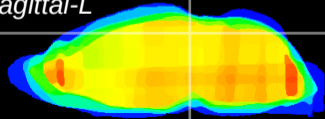

Coronal

Sagittal-R

Sagittal-L

ViBrism: CX14648
Horizontal

SC