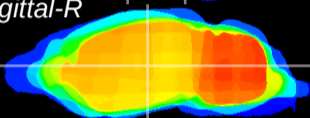

Coronal

Sagittal-R

Sagittal-L

ViBrism: CX14649
Horizontal

VPM/VPL