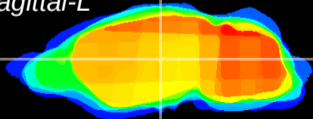

Coronal

Sagittal-R

Sagittal-L

ViBrism: CX14649
Horizontal

VPM/VPL