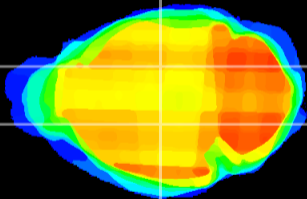

Coronal

Sagittal-R

Sagittal-L

ViBrism: CX14649
Horizontal

VPM/VPL