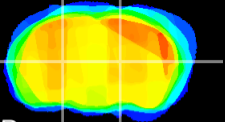

Coronal

Sagittal-R

Sagittal-L

ViBrism: CX14649
Horizontal

VPM/VPL