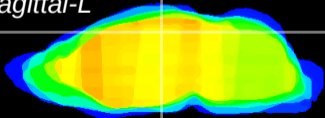

Coronal

Sagittal-R

Sagittal-L

ViBrism: CX14650
Horizontal

CA1