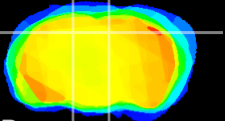

Coronal

Sagittal-R

Sagittal-L

ViBrism: CX14650
Horizontal

CA1