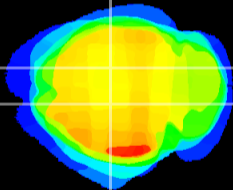

Coronal

Sagittal-R

Sagittal-L

ViBrism: CX14650
Horizontal

CA1